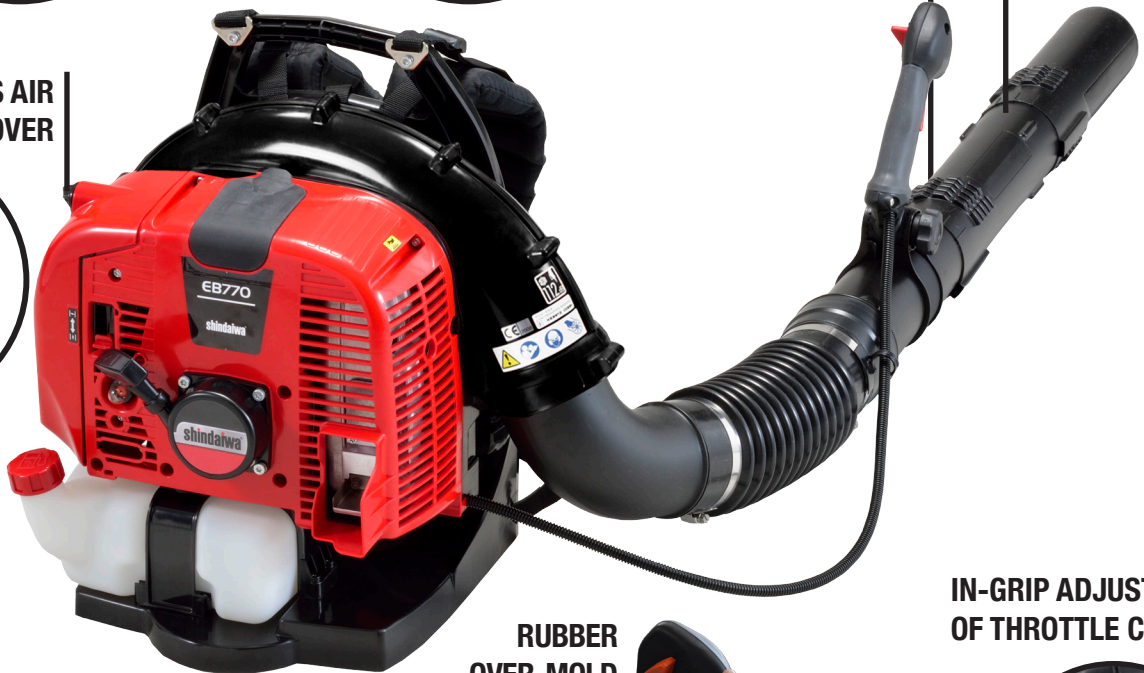

# FEATURES & BENEFITS

4 ANTI-VIBRATION SPRINGS

VENTILATED BACKPACK PAD

Posi-loc™ PIPES

TOOL-LESS AIR FILTER COVER

PLEATED AIR FILTER ELEMENT

RUBBER OVER-MOLD

Longer trigger

Palm rest

Hand stop

IN-GRIP ADJUSTMENT OF THROTTLE CABLE

// 63.3 cm<sup>3</sup> powerful 2 -stroke engine for great professional performance.

// Ventilated backpack pad for operator cooling.

// 4 anti-vibration springs for reduced operator fatigue.

// Rubber over-mold grip with palm rest, hand stop and longer trigger.

// Wide-angle tube rotation for optimum mobility.

// Posi-loc™ pipes for a secure connection.